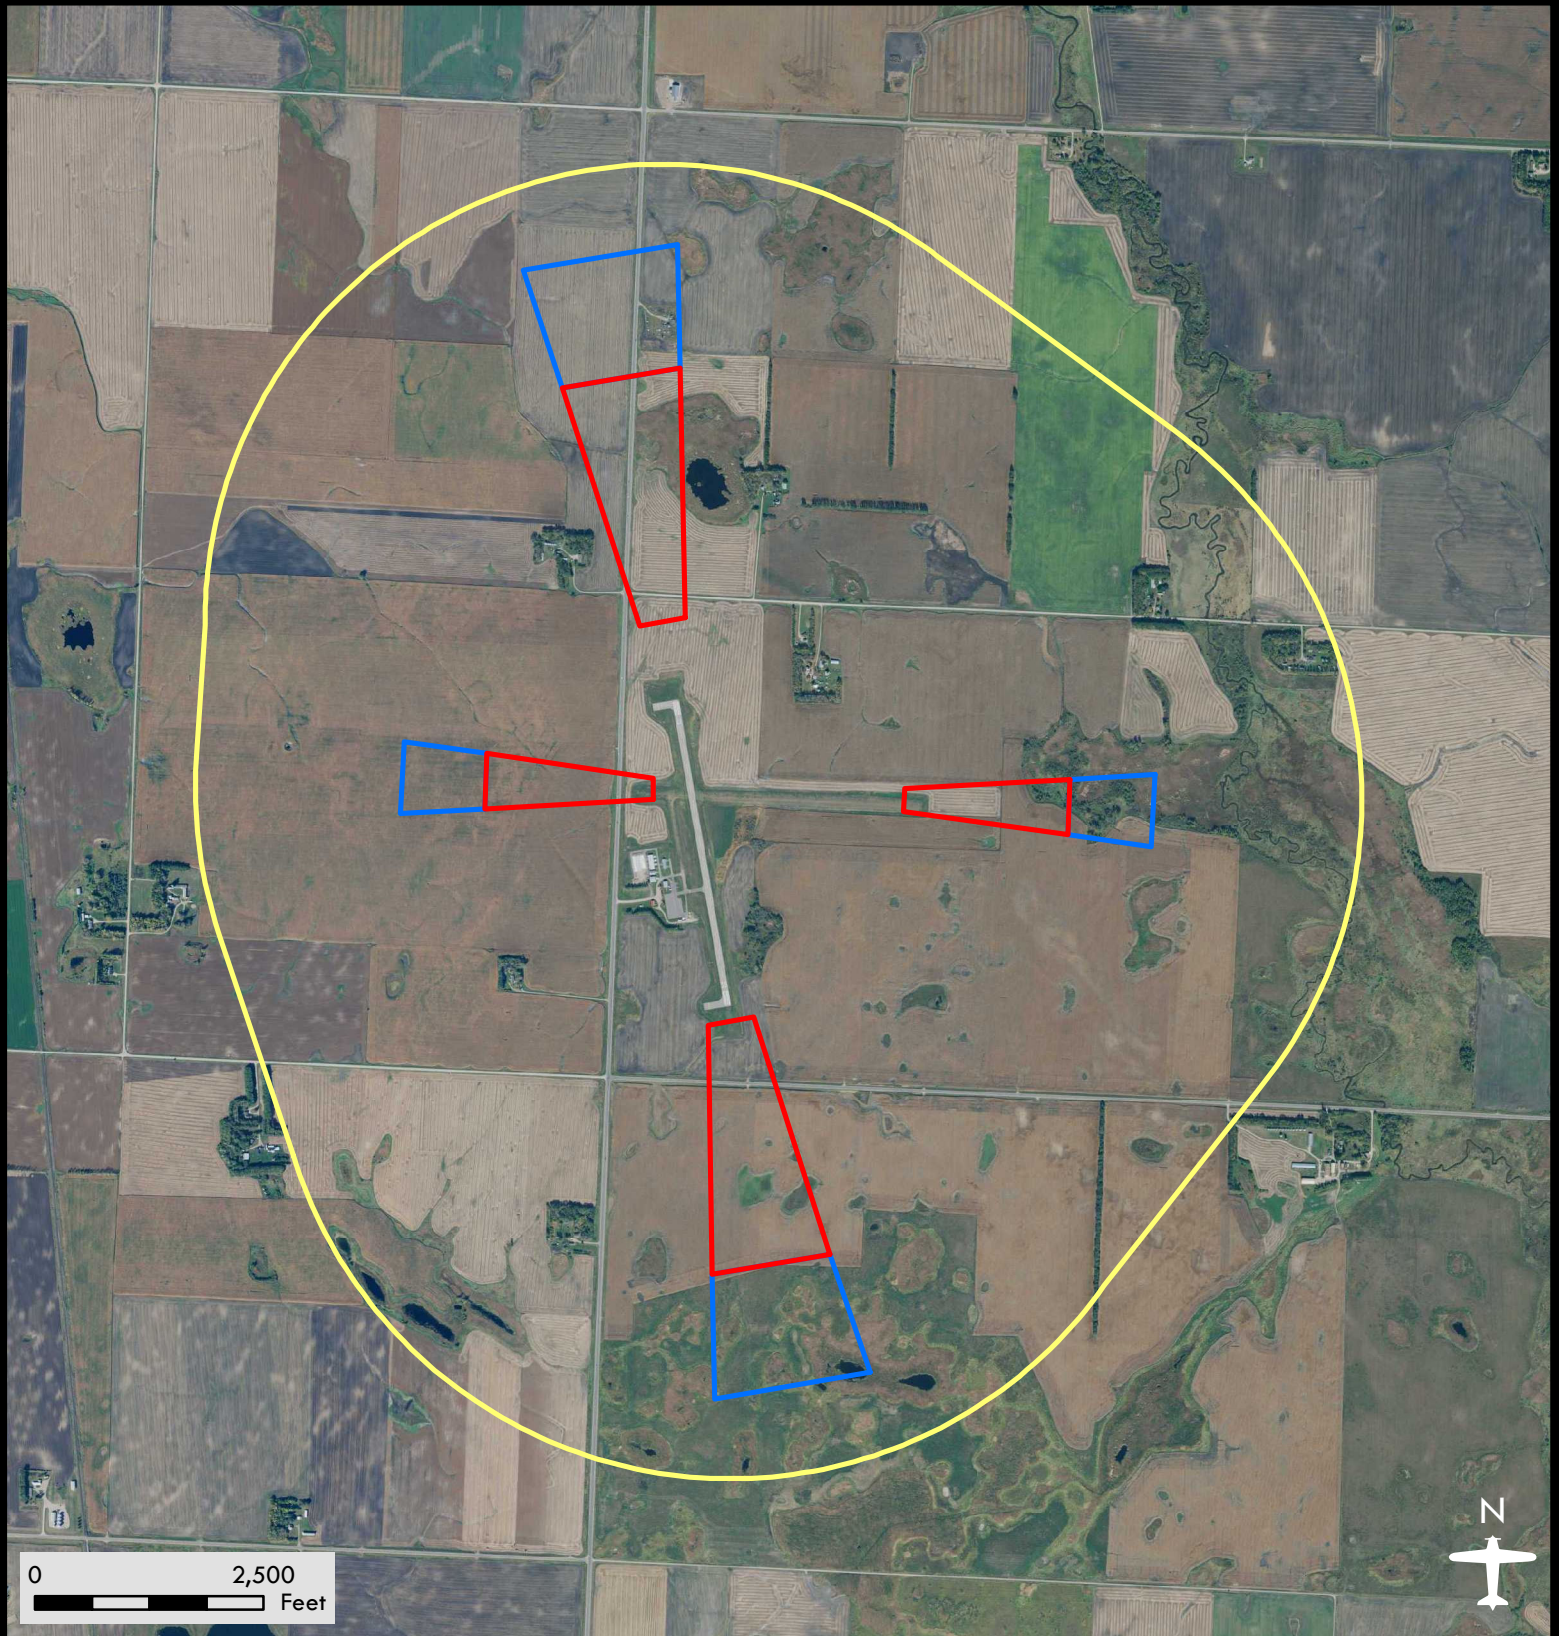

# Mahnomen County Airport

Airport Safety Zones

Date: 08/08/2018

## Legend

-  Zone A
-  Zone B
-  Zone C

**DISCLAIMER:** This is not an official zoning map. To view the official map and ordinance for this airport, please visit the Airport Zoning Information Warehouse at <https://www.dot.state.mn.us/aero/planning/zoning-warehouse.html>. The State of Minnesota makes no representations or warranties expressed or implied, with respect to the reuse of the data provided herewith regardless of its format or the means of its transmission. There is no guarantee or representation to the user as to the accuracy, currency, suitability, or reliability of this data for any purpose. The user accepts the data "as is." The State of Minnesota assumes no responsibility for loss or damage incurred as a result of any user's reliance on this data. All maps and other material provided herein are protected by copyright. Permission is granted to copy and use the materials herein.